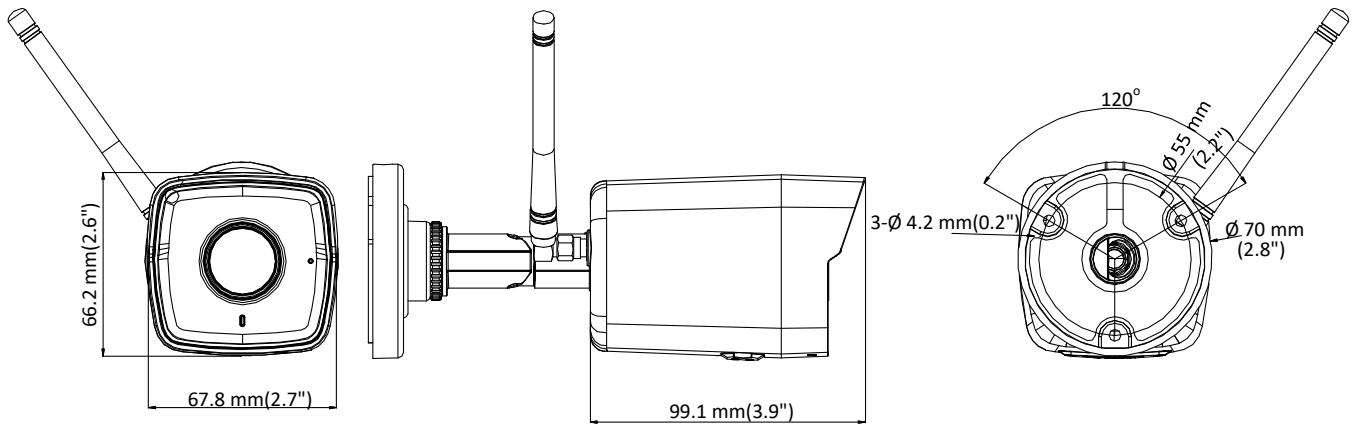

Dimensions